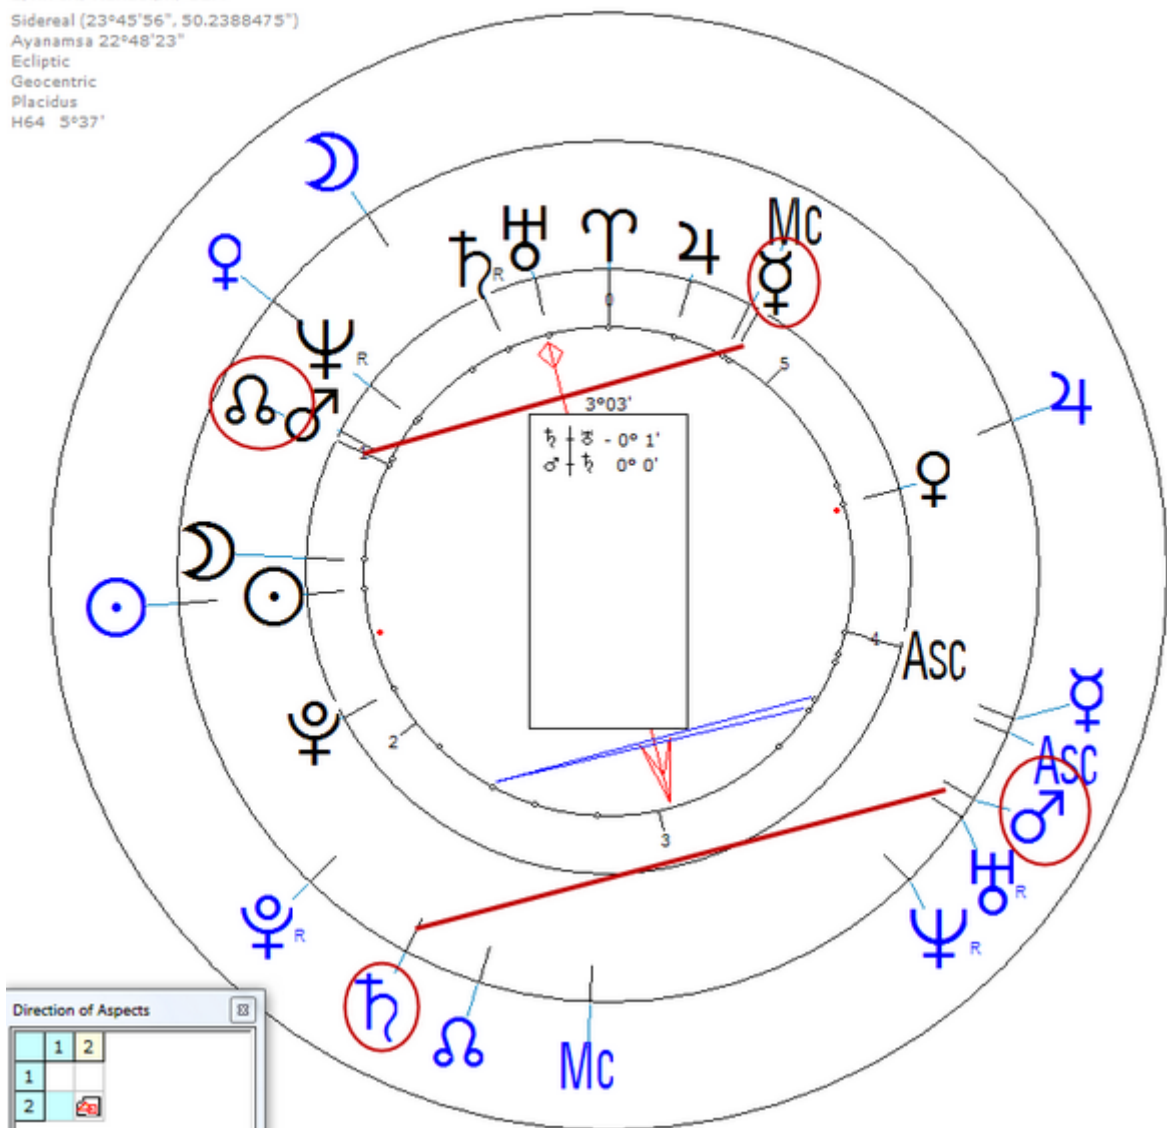

Jones, Jim (1931)

13 May 1931 at 22:00 (= 10:00 PM)Lynn, Indiana, 40n03, 84w56

American cult figure, the Leader of The People's Temple.

<https://www.astro.com/astro-databank/Jones,_Jim_(1931)>

Death by Suicide 19 November 1978 in Jonestown, Guyana (7° 41' 22" N, 59° 57' 0" W)(Shot self in head, age 47)

Solar Return (Harmonic 64)

Solar $\♁/\♃ = ♀_n/\♁_n$

Jones, Jim (1931)
13 May 1931 Wed 22:00 (GMT-6) 40°02'59"N 84°56'23"W
Lynn IN, Randolph, USA
Sidereal (23°45'56", 50.2388475")
Ayanamsa 22°48'23"
Ecliptic
Geocentric
Placidus
H64 5°37'